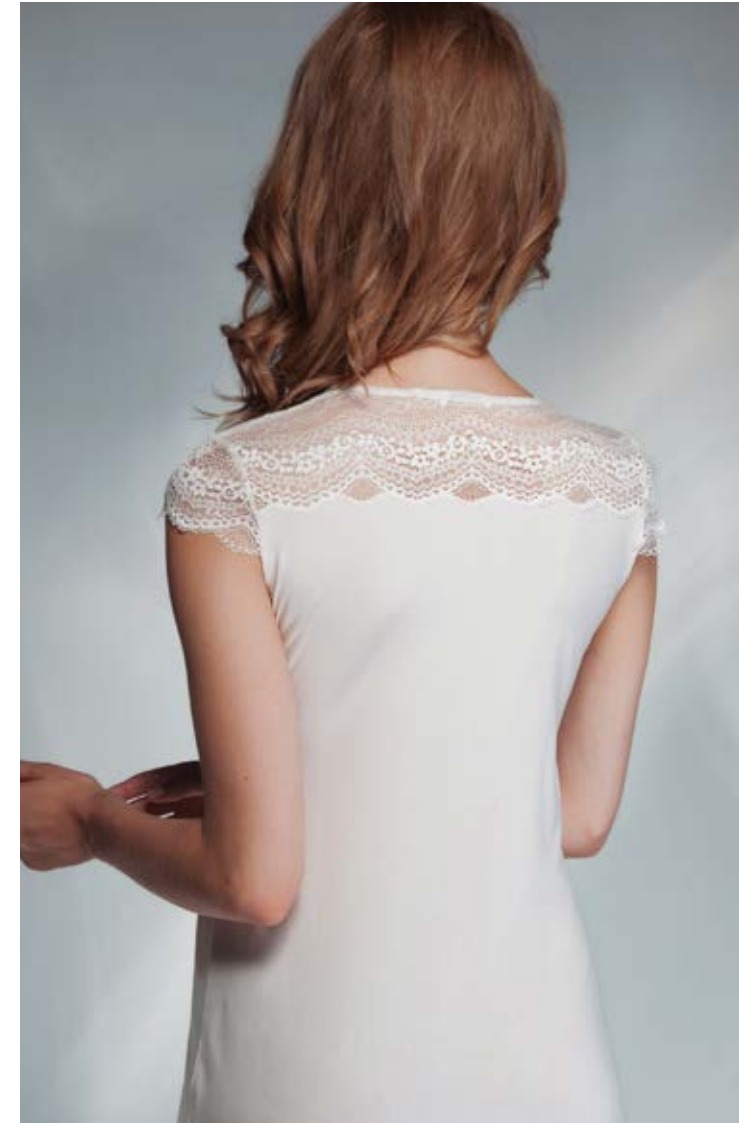

NIGHTDRESS

1720

S-3XL

95% viscose, 5% elasthan

2. salmon cappuccino plum