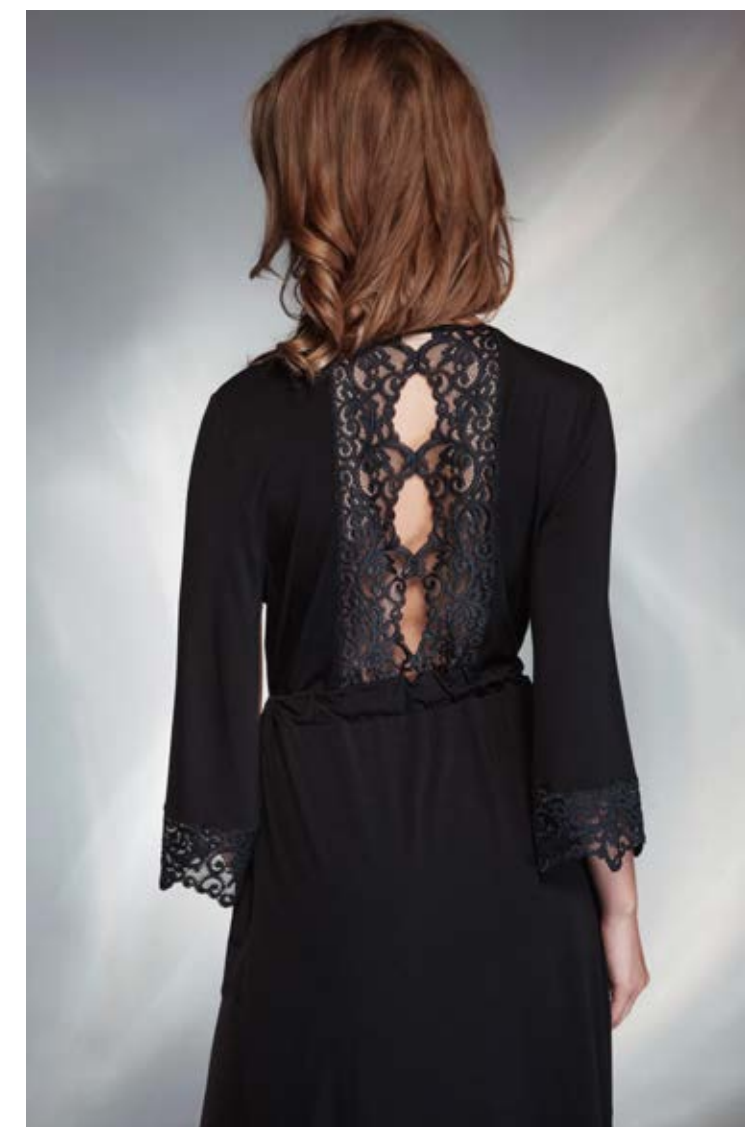

NIGHTDRESS

1723

S-3XL

95% viscose, 5% elasthan

navy
blue

cappuccino

NIGHTDRESS
1724
S-XL
95% viscose, 5% elasthan

- cherry
- navy blue
- salmon
- cappuccino
- black