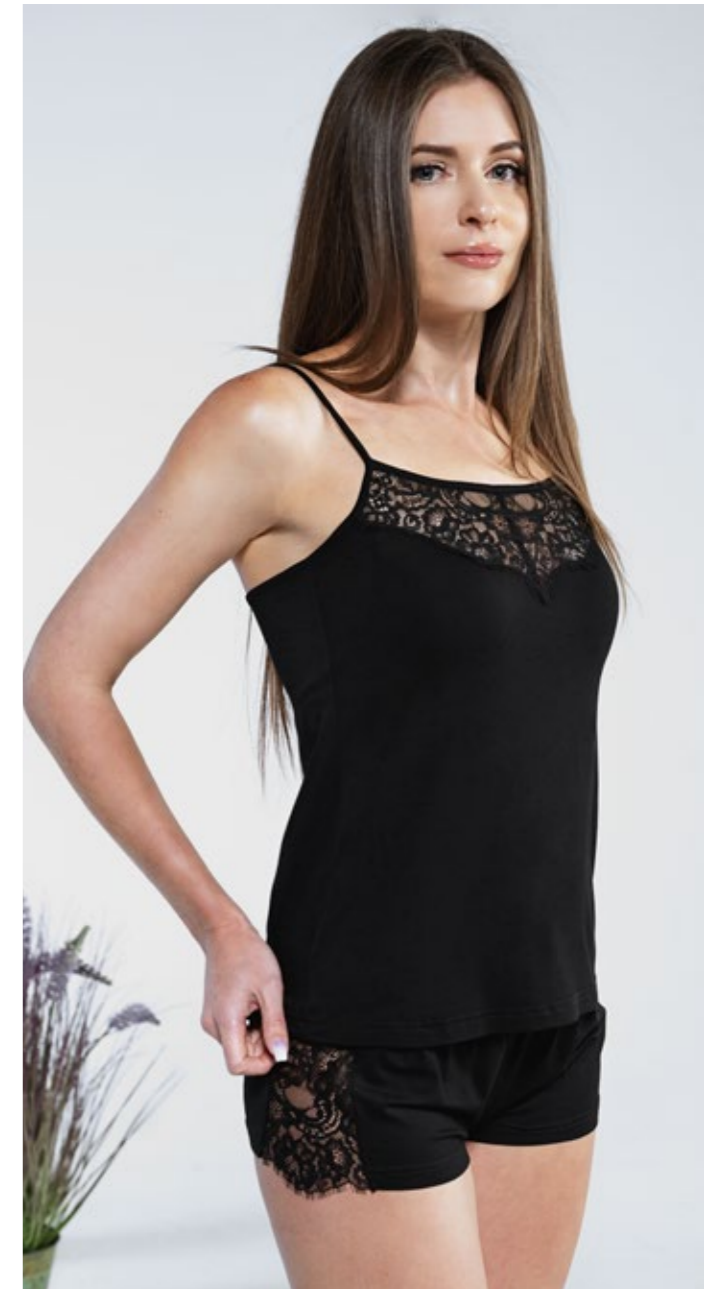

DRESSING GOWN
1816/1
S-XL
black
95% viscose,
5% elasthan