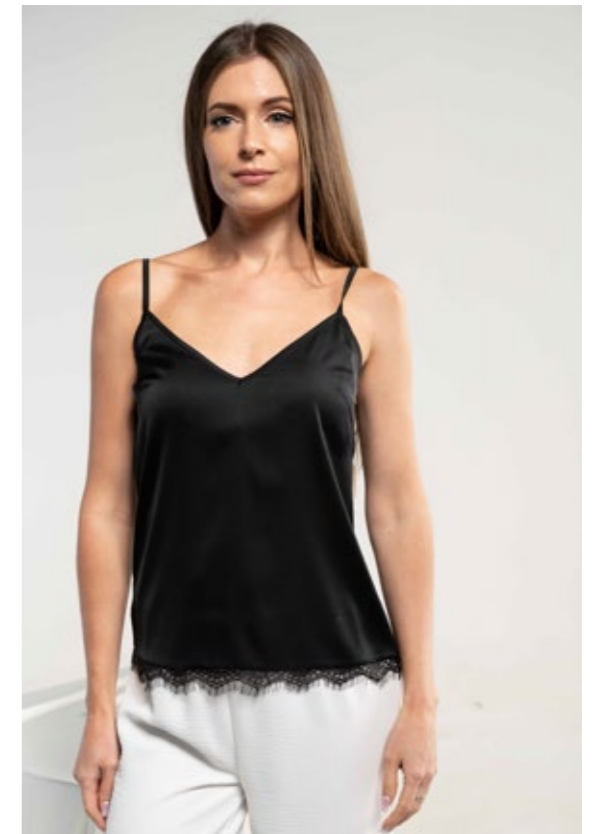

BLOUSE | **1835** | S-XL | *black* | 100% polyester