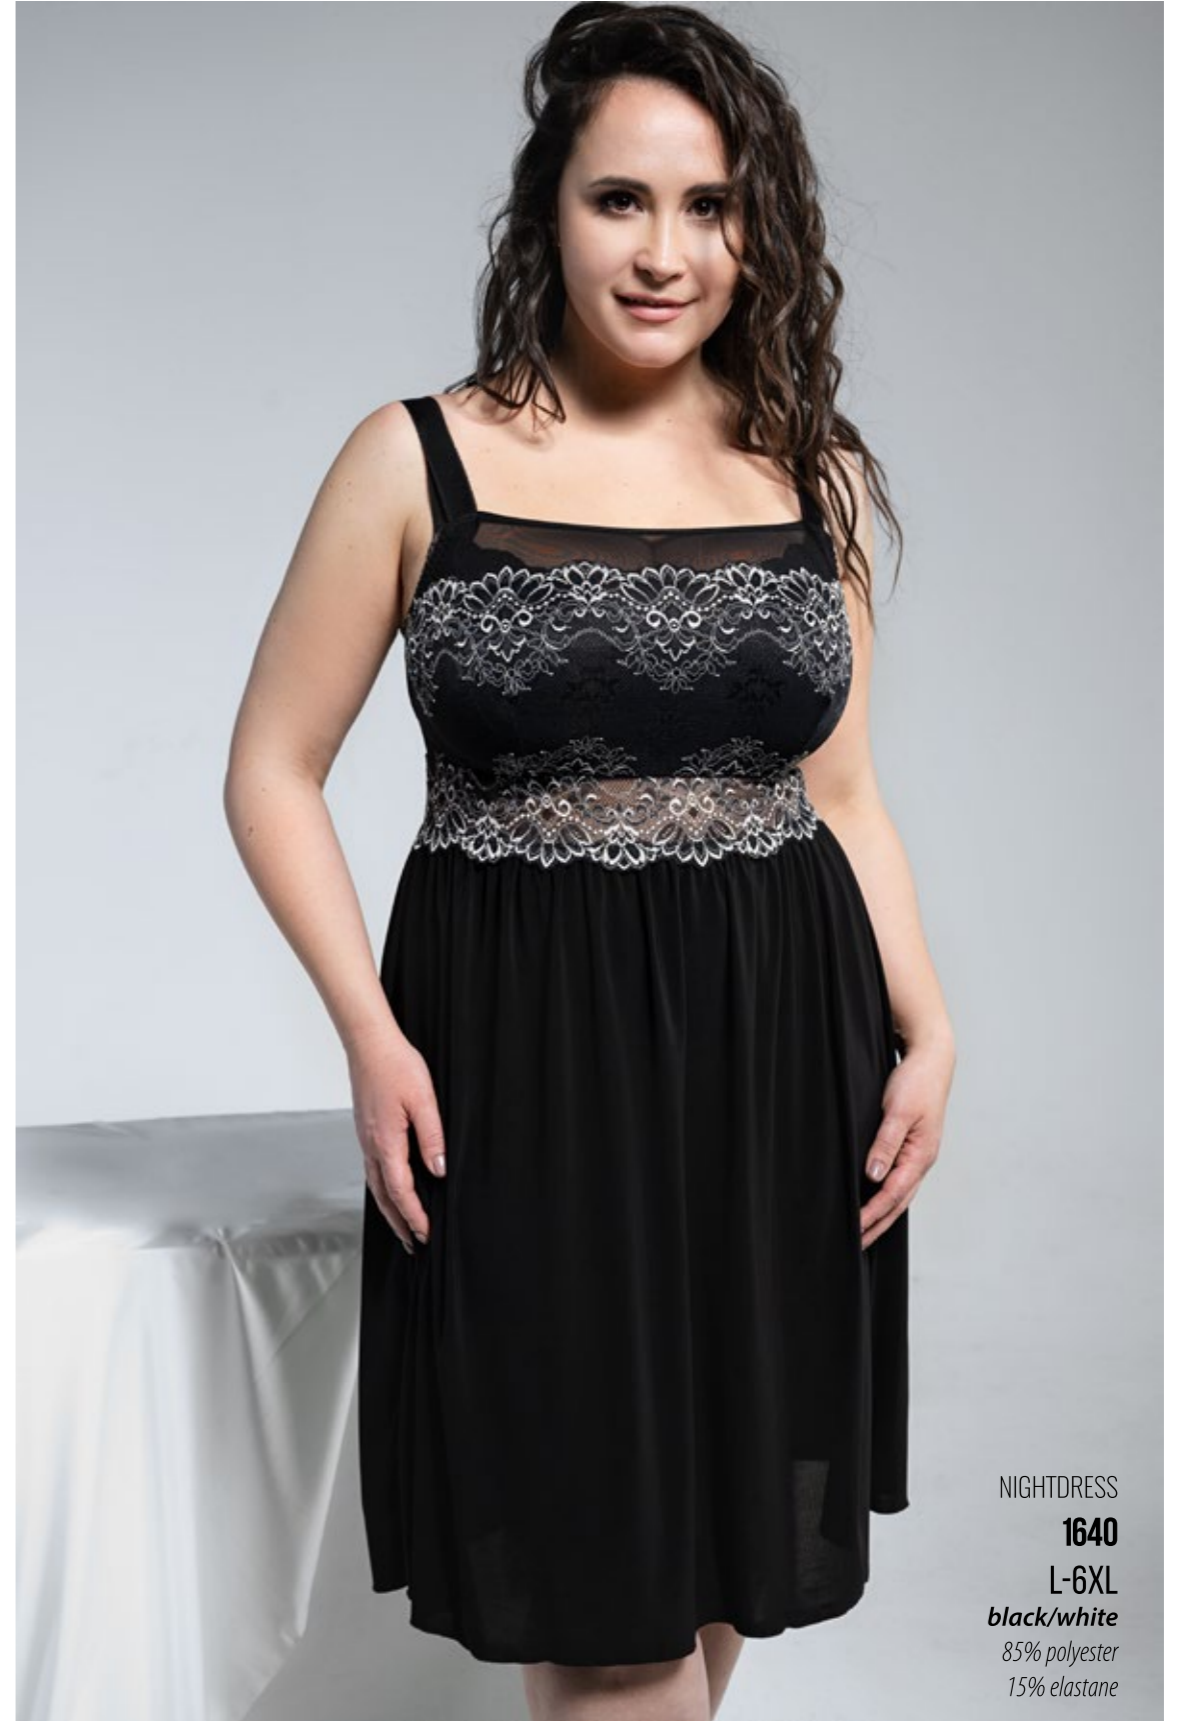

NIGHTDRESS
1640
L-6XL
black/white
85% polyester
15% elastane