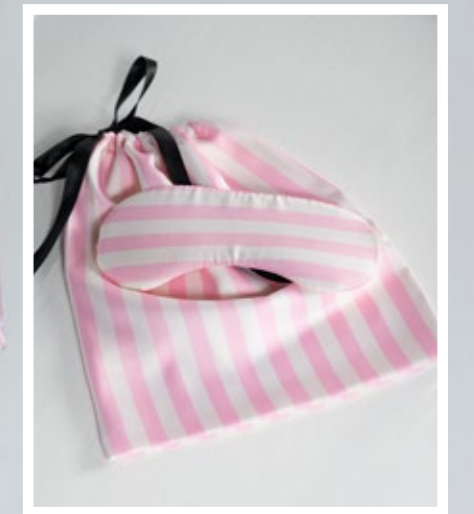

PAJAMA
1806
S-L
pink
100% polyester

PAJAMA
1808
S-XL
pink
100% polyester

PAJAMA
1807
S-XL
pink
100% polyester

NIGHTDRESS
1804
S-L
pink
100% polyester

DRESSING GOWN
1805
S-L
pink
100% polyester

SLEEPING MASK
1820/1
pink
100% polyester