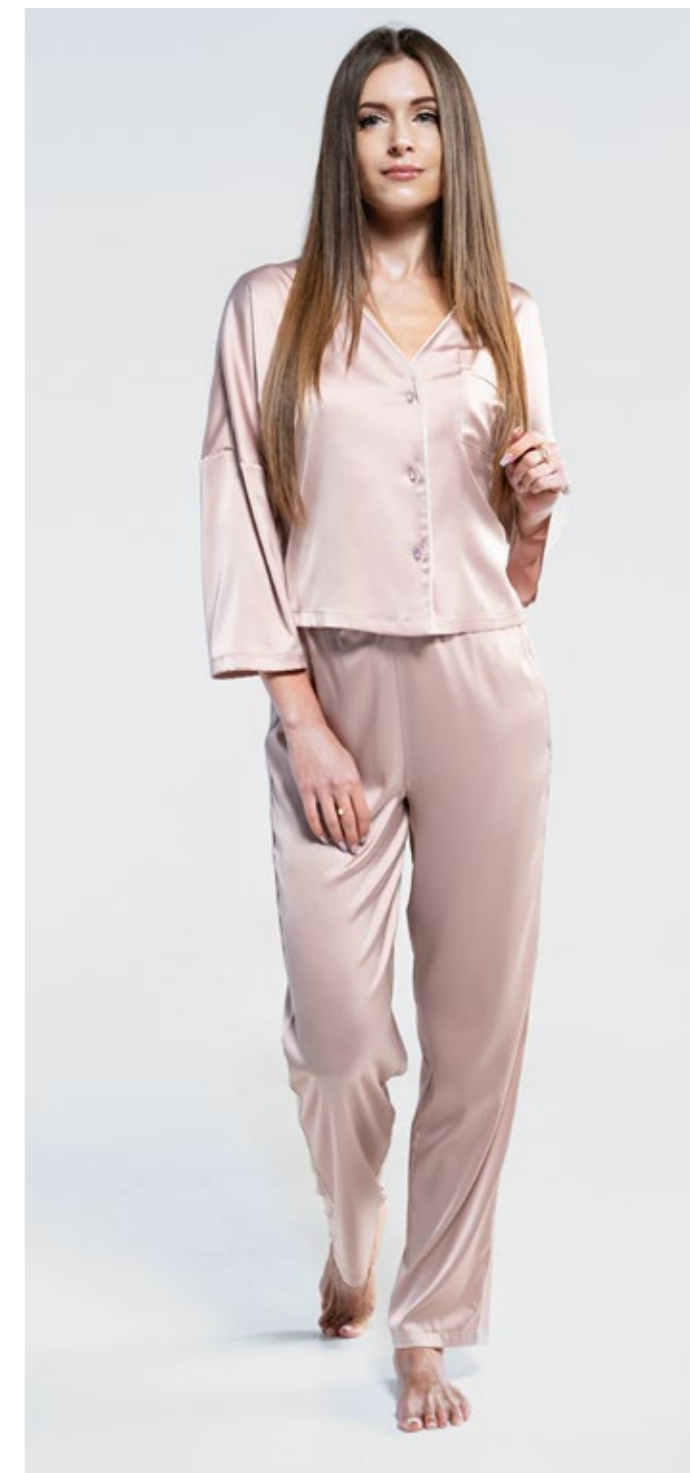

SLEEPING MASK
1820/1
pink
100% polyester

BAG
1820
pink
100% polyester