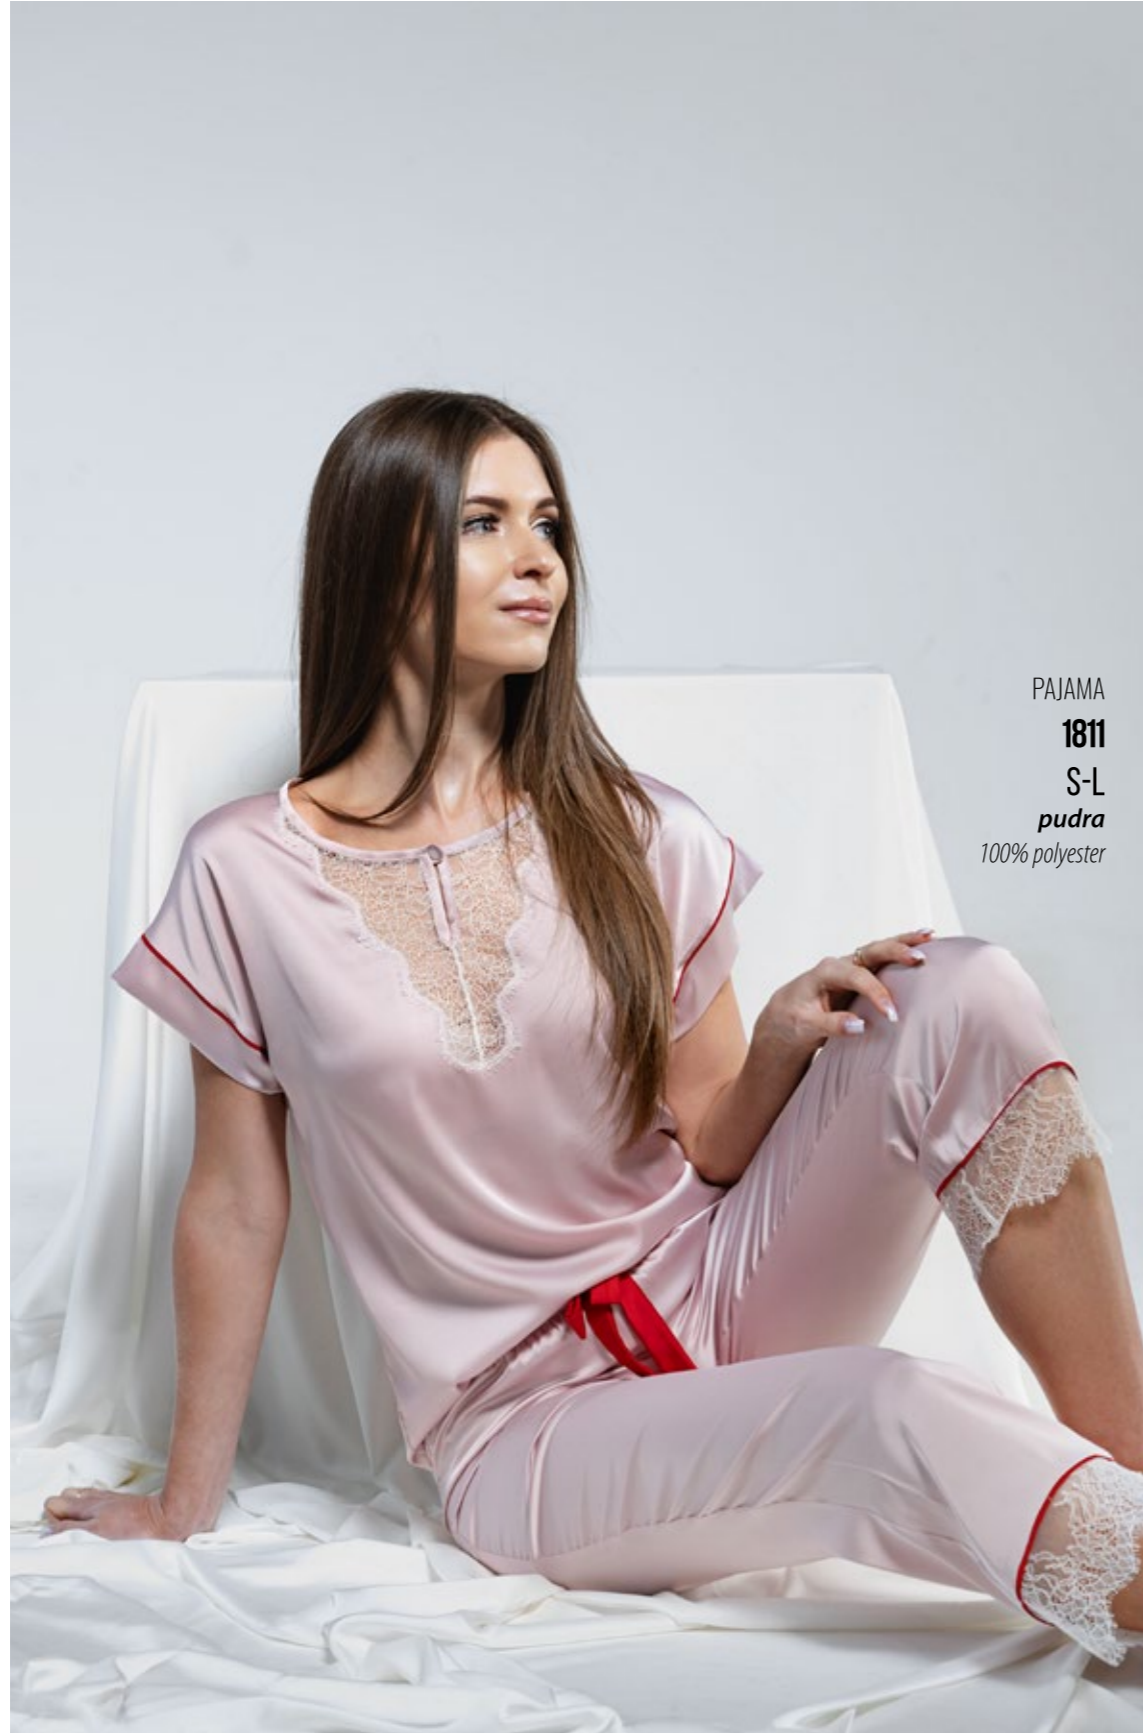

PAJAMA
1811
S-L
puđra
100% polyester