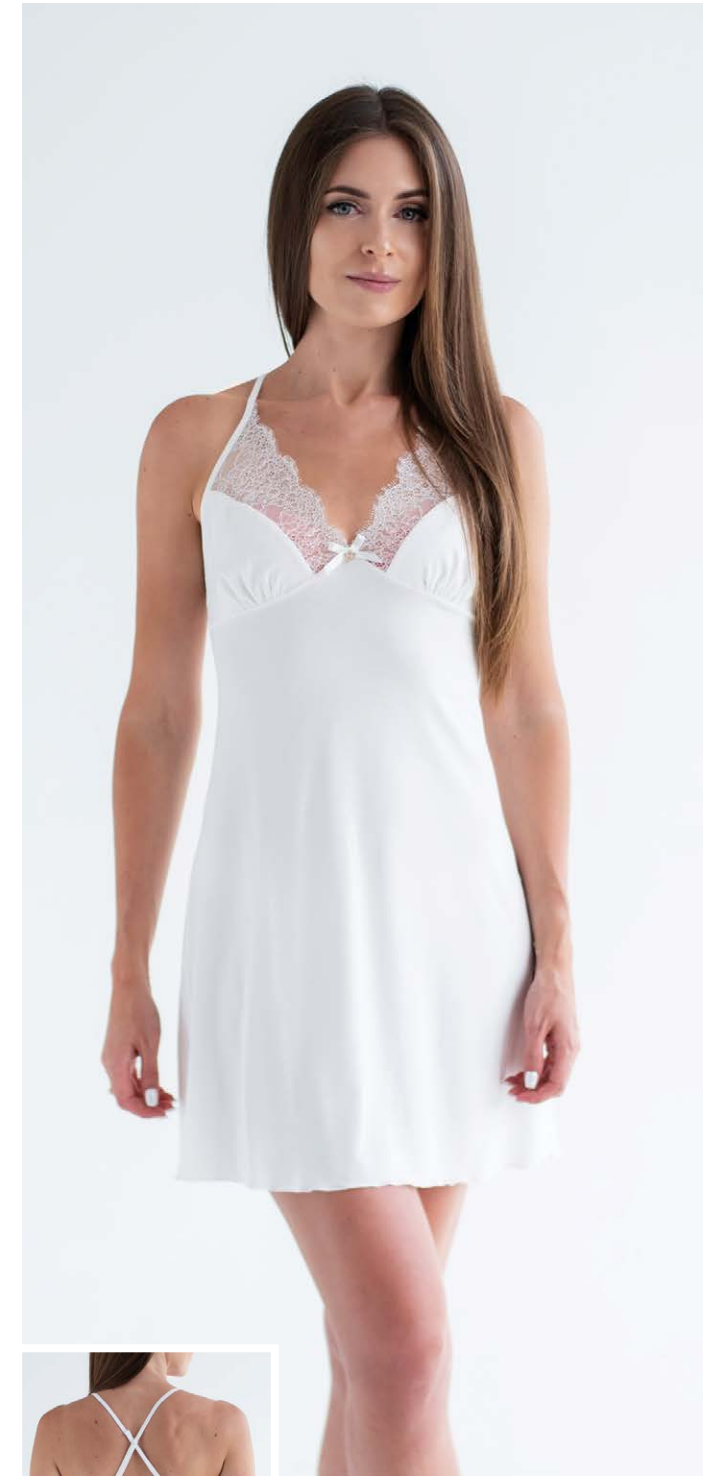

NIGHTDRESS
1910
S-XL
ecru
95% viscose, 5% elasthan