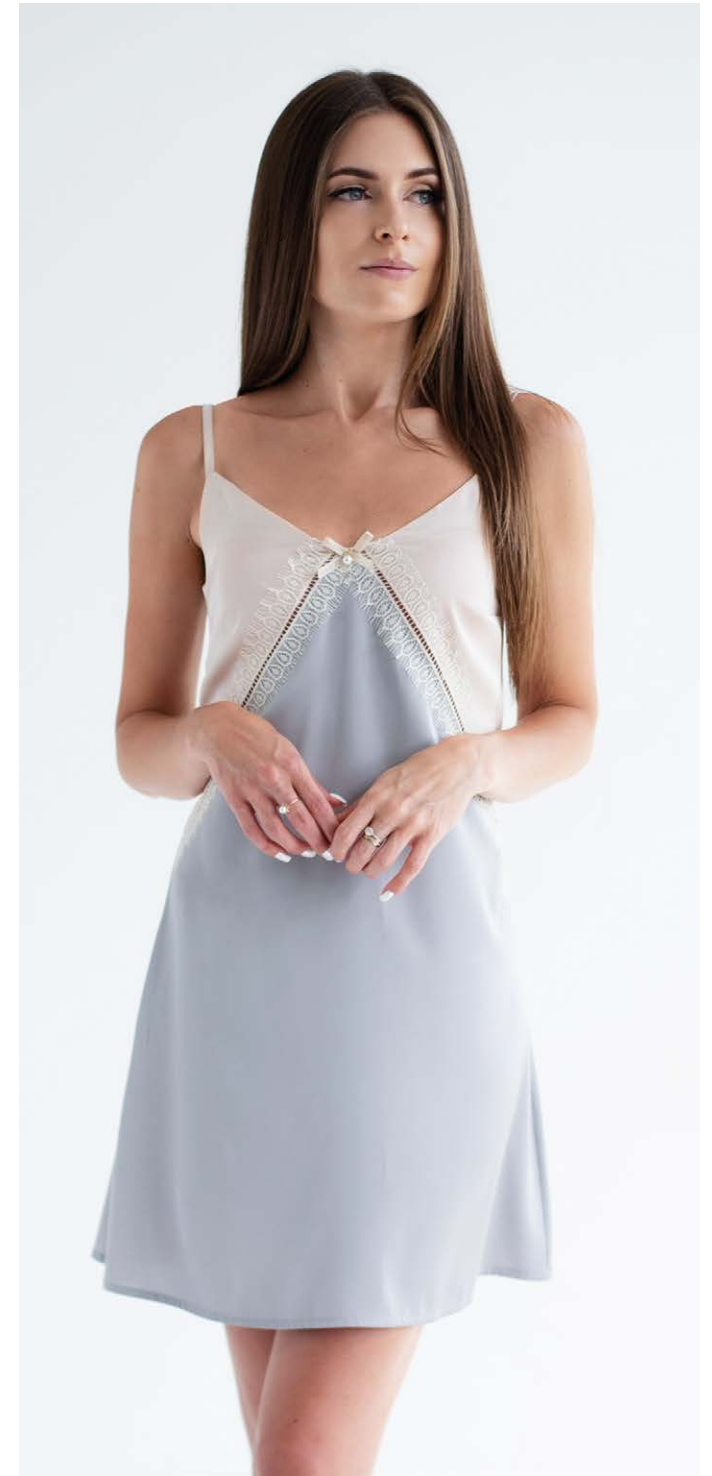

NIGHTDRESS  
**1901**  
 S-XL  
**silver**  
 100% polyester

PAJAMA | **1902** | S-XL | **gold** | 100% polyester

PAJAMA | **1903** | S-2XL | **navy blue** | 100% polyester

PAJAMA  
**1904**  
S-2XL  
**denim**  
100% polyester