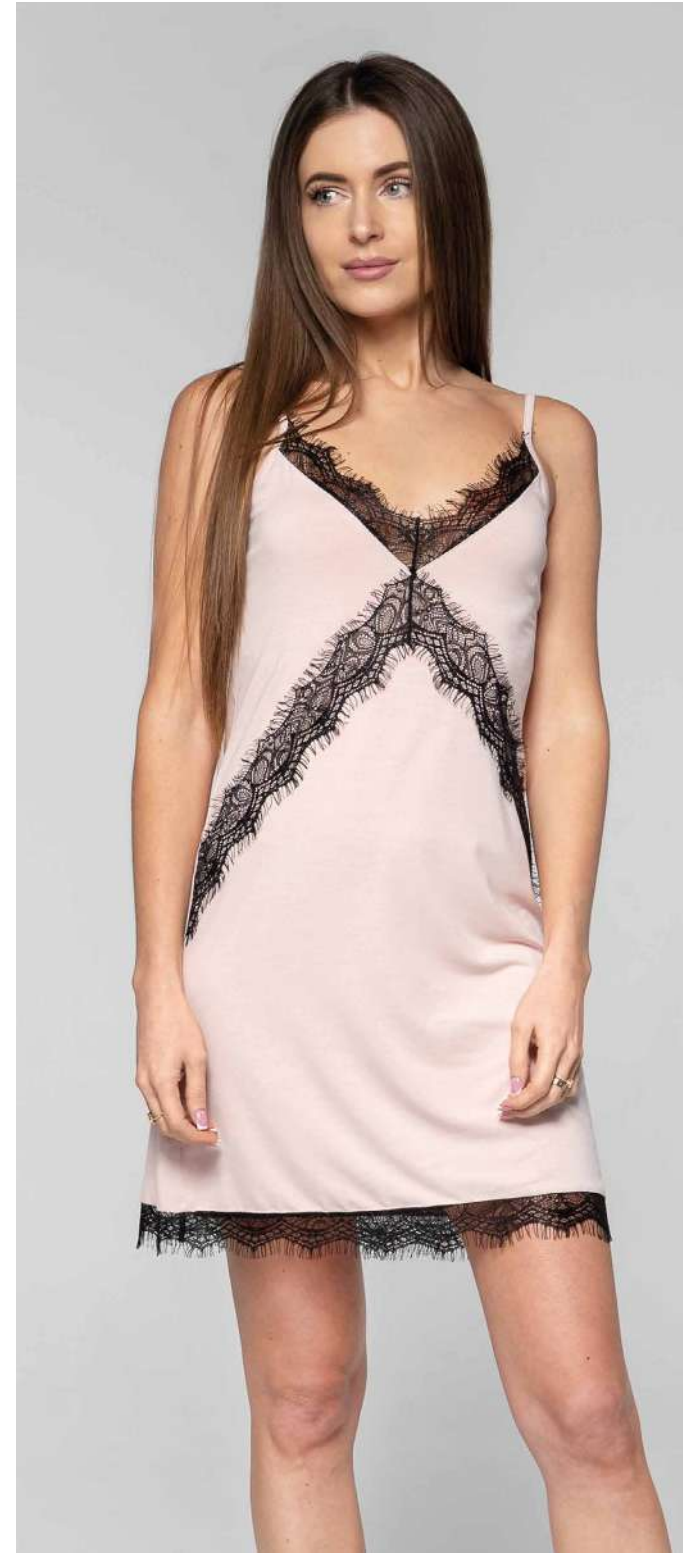

NIGHTDRESS
2224
S-XL
light pudra
95% viscose, 5% elasthan