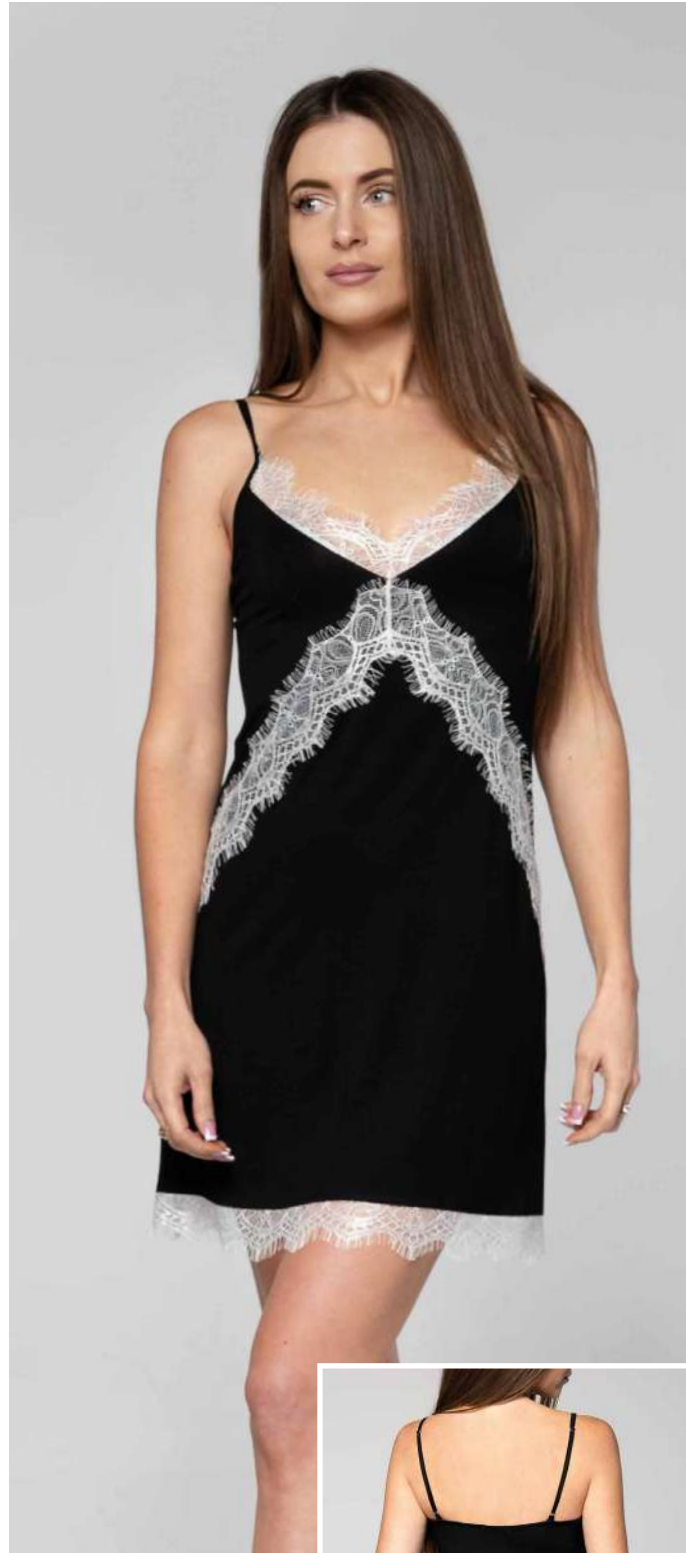

NIGHTDRESS
2223
 S-XL
raspberry
 95% viscose, 5% elasthan

DRESSING GOWN
2223/1
 S-XL
raspberry
 95% viscose, 5% elasthan

NIGHTDRESS
2223
 S-XL
black
 95% viscose, 5% elasthan

DRESSING GOWN
2223/1
 S-XL
black
 95% viscose, 5% elasthan