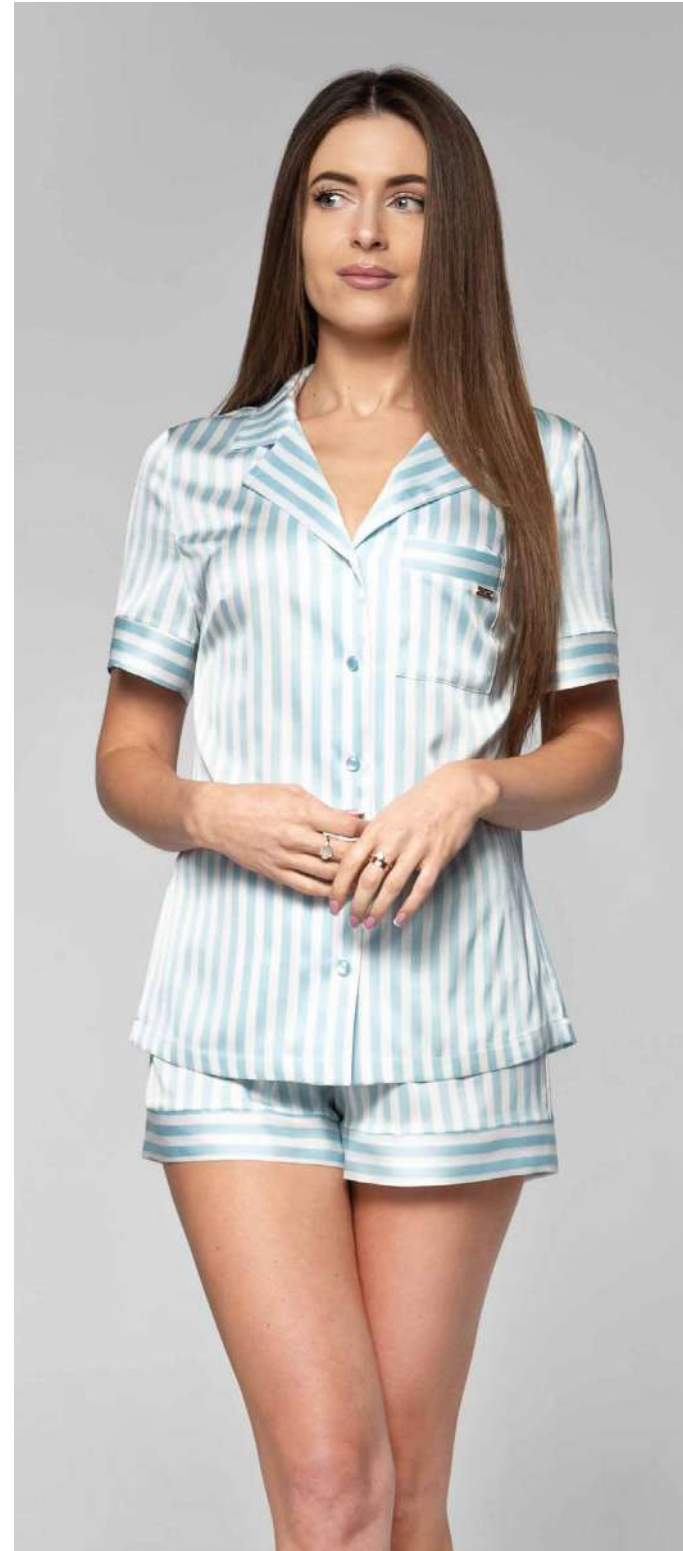

100% polyester

PAJAMA | **2217** | S-XL | **pink** | 100% polyester

PAJAMA
2218
S-XL
light blue
100% polyester

NIGHTDRESS
2219
S-XL
light blue
100% polyester

PAJAMA
2218
S-XL
light green
100% polyester

NIGHTDRESS
2219
S-XL
light green
100% polyester