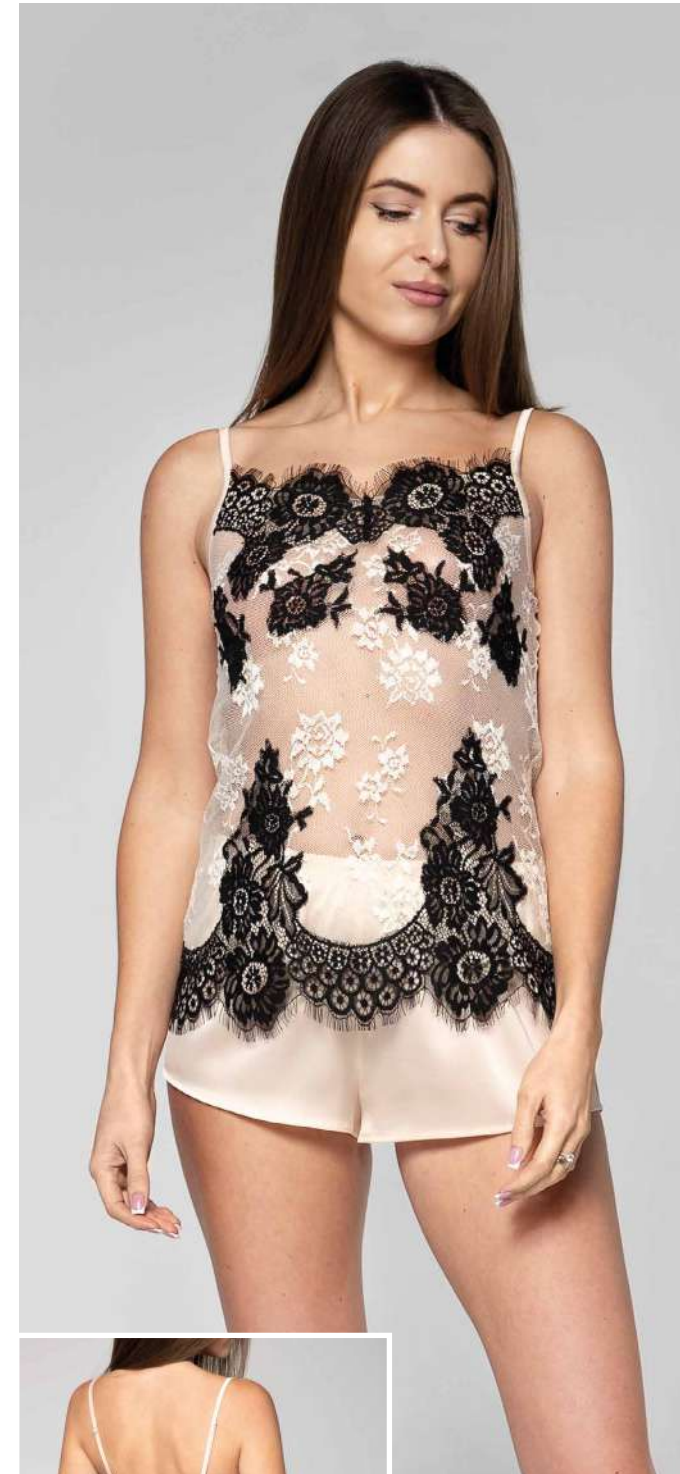

SHITO

spring/summer 2023

lookbook

DRESSING GOWN
2200/1
S-XL
100% polyester

NIGHTDRESS | **2200** | S-XL | 100% polyester

PAJAMA | **2201** | S-XL | 100% polyester

DRESSING GOWN
2200/1
S-XL
100% polyester

PAJAMA | **2202** | S-XL | 100% polyester