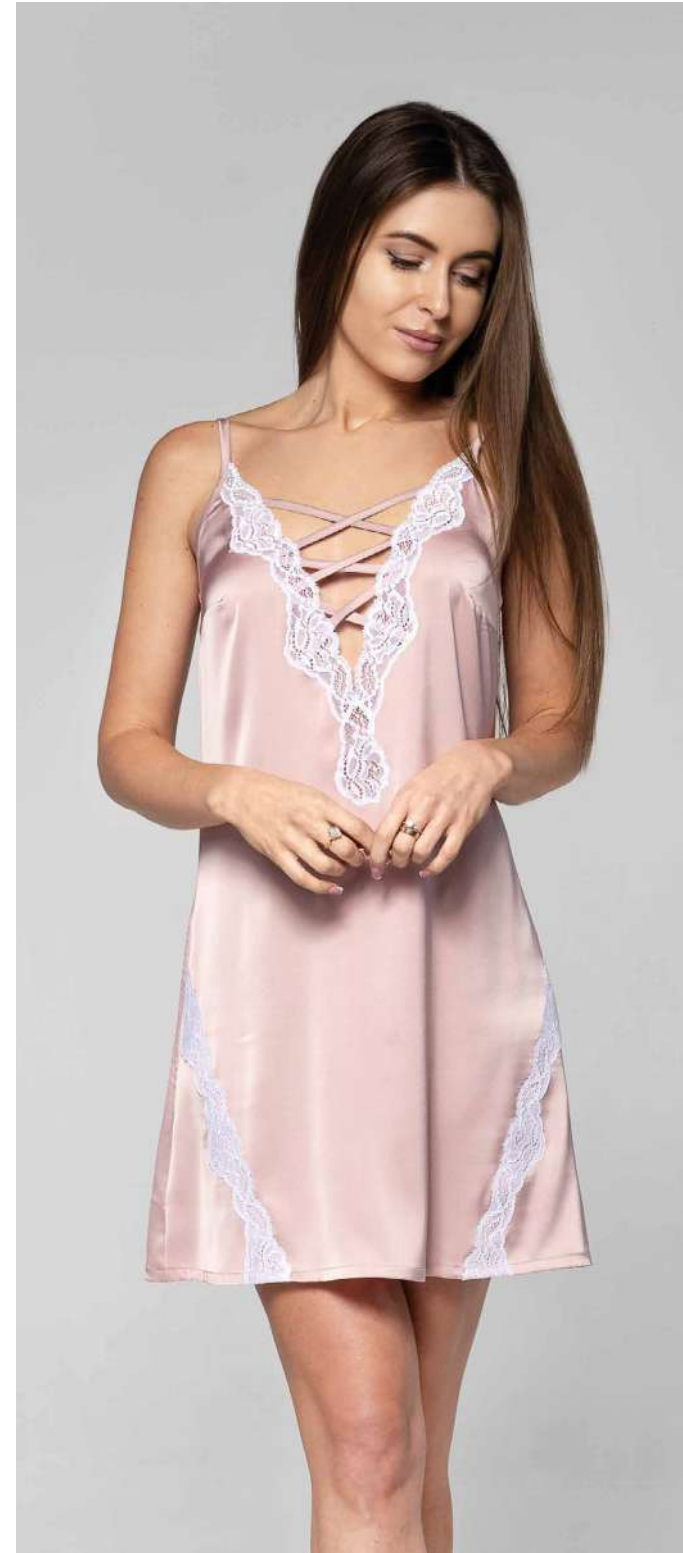

NIGHTDRESS | **2209** | S-XL | **ecru** | 100% polyester