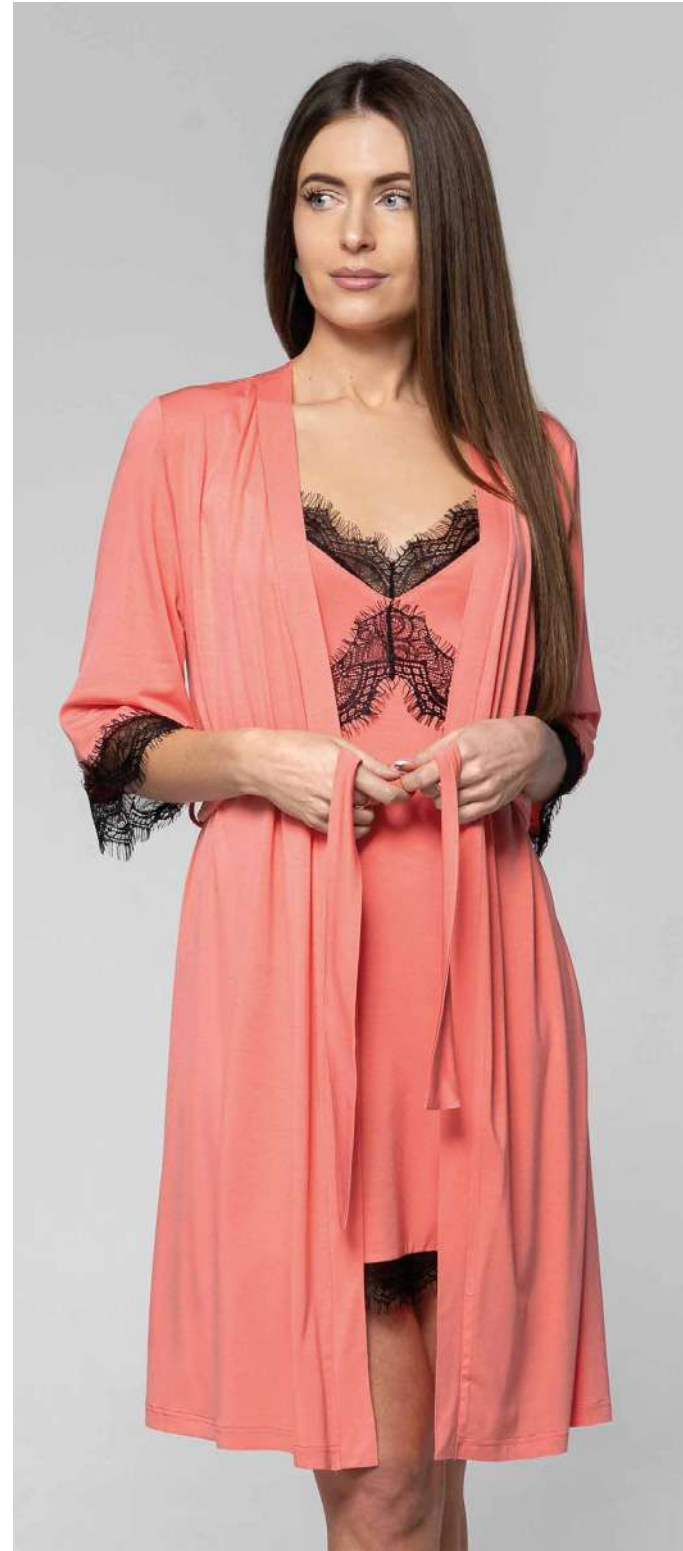

DRESSING GOWN
2224/1
S-XL
coral
95% viscose, 5% elasthan