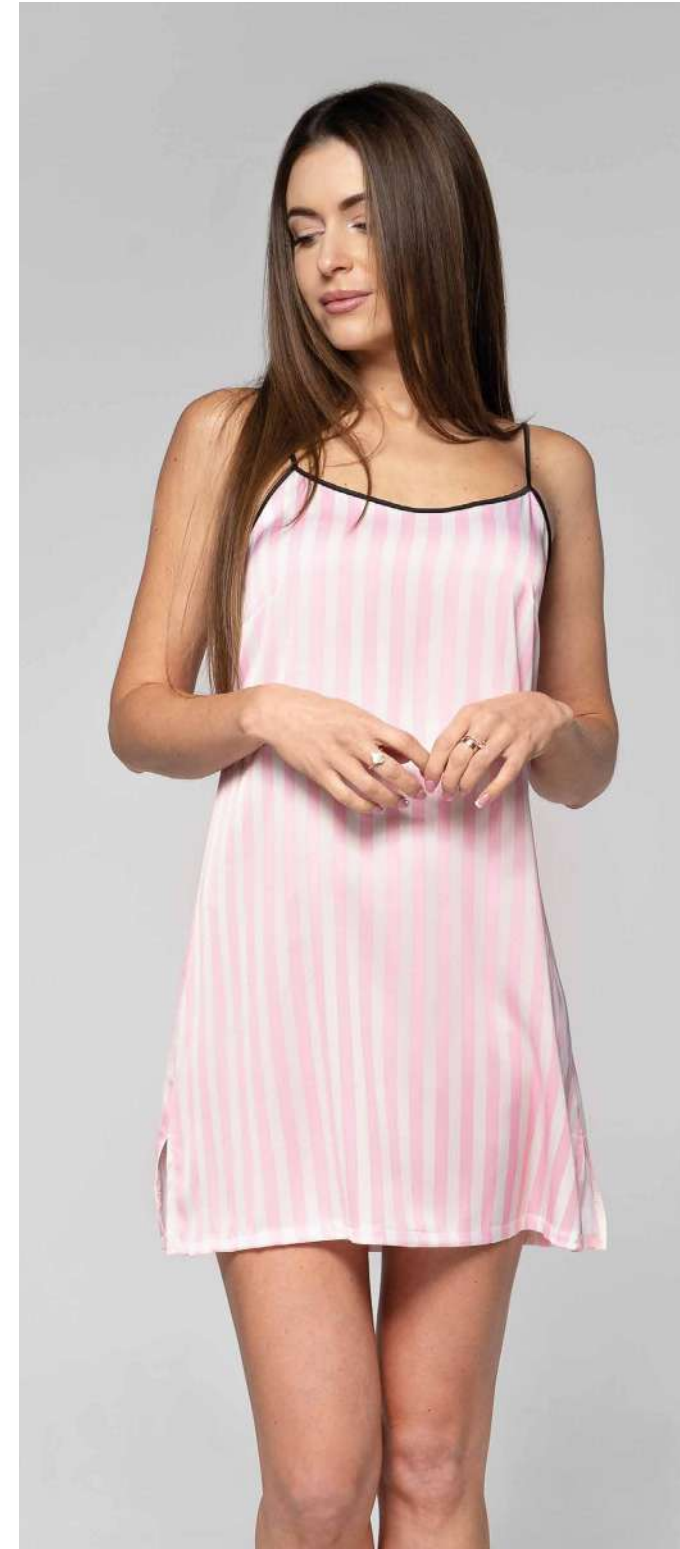

NIGHTDRESS
2214
S-XL
pink
100% polyester