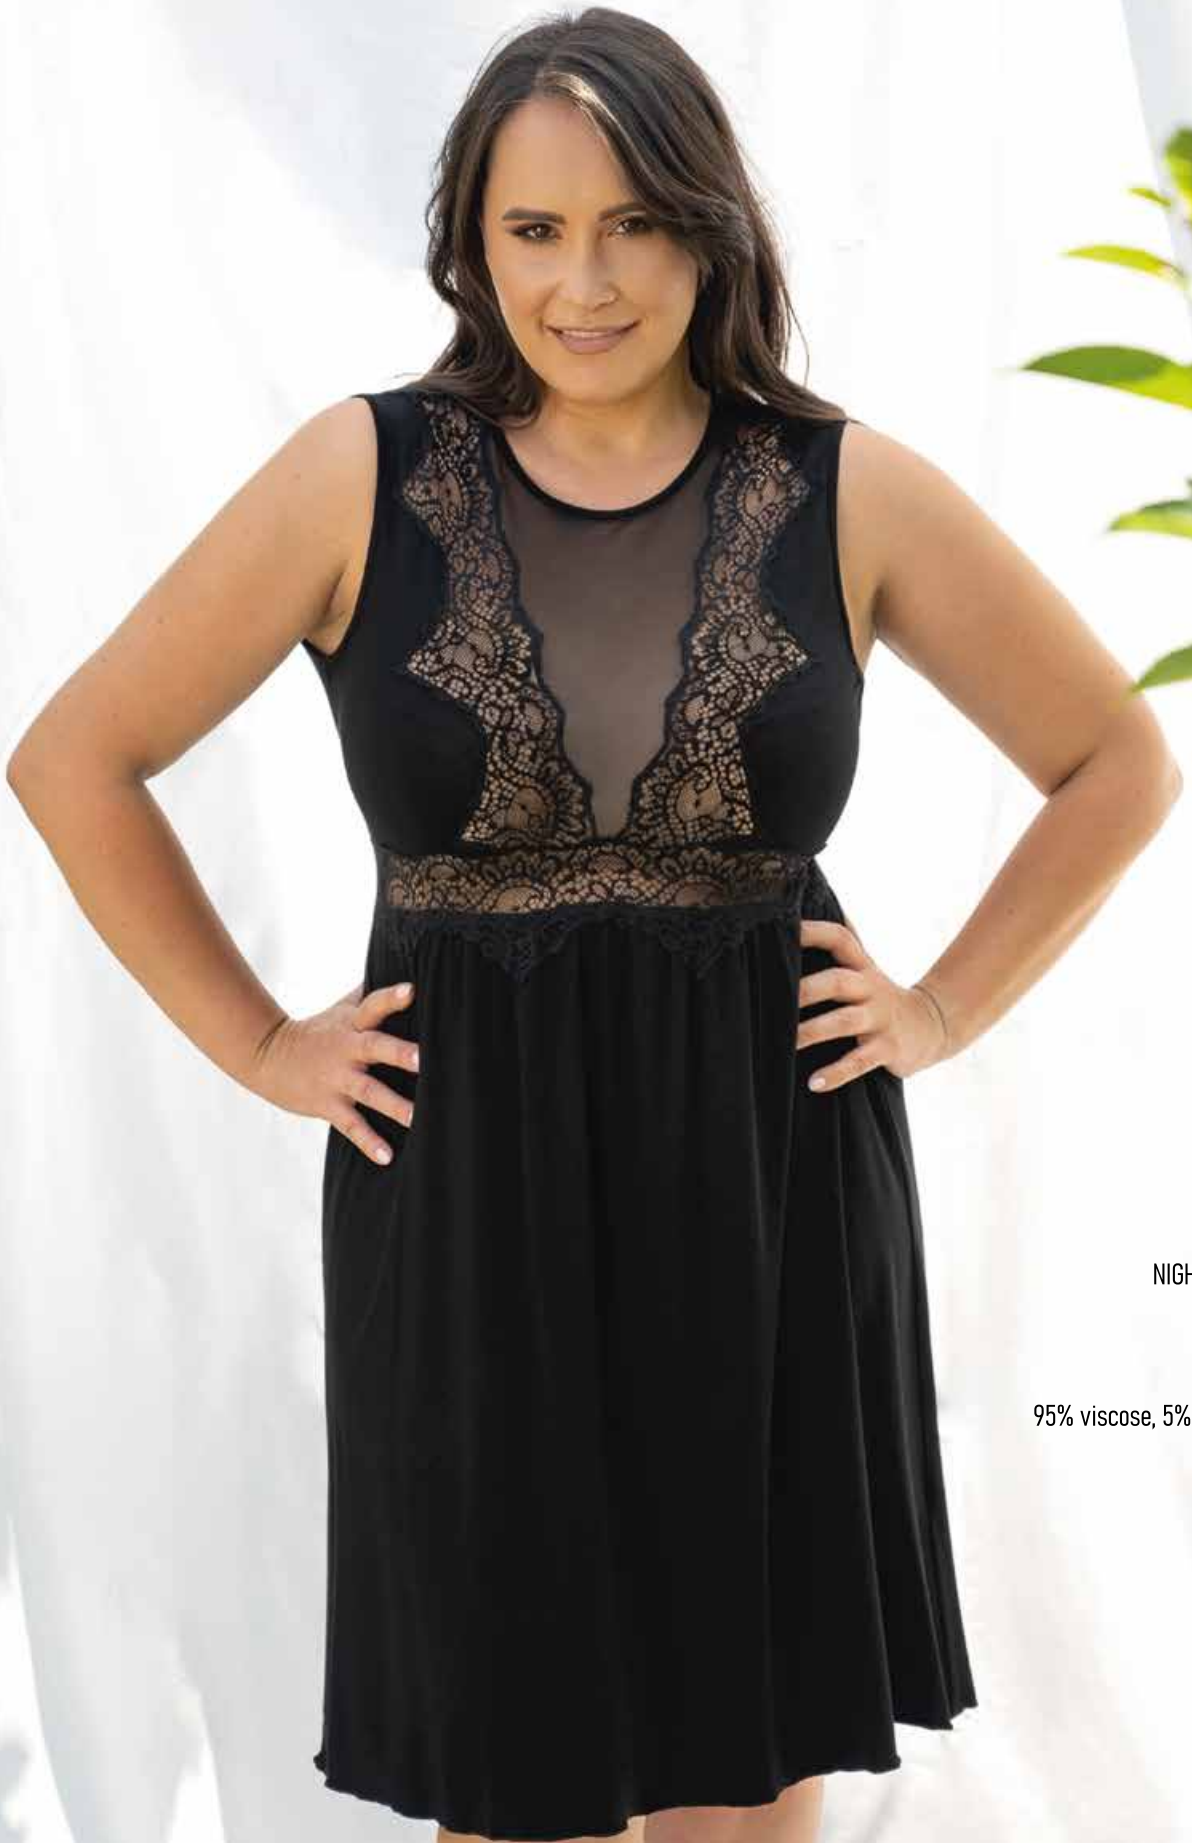

NIGHTDRESS
2312
S-4XL
animal print
95% viscose, 5% elasthan

NIGHTDRESS
2312
S-4XL
navy blue
95% viscose, 5% elasthan

NIGHTDRESS
2315
S-4XL
black
95% viscose, 5% elastan